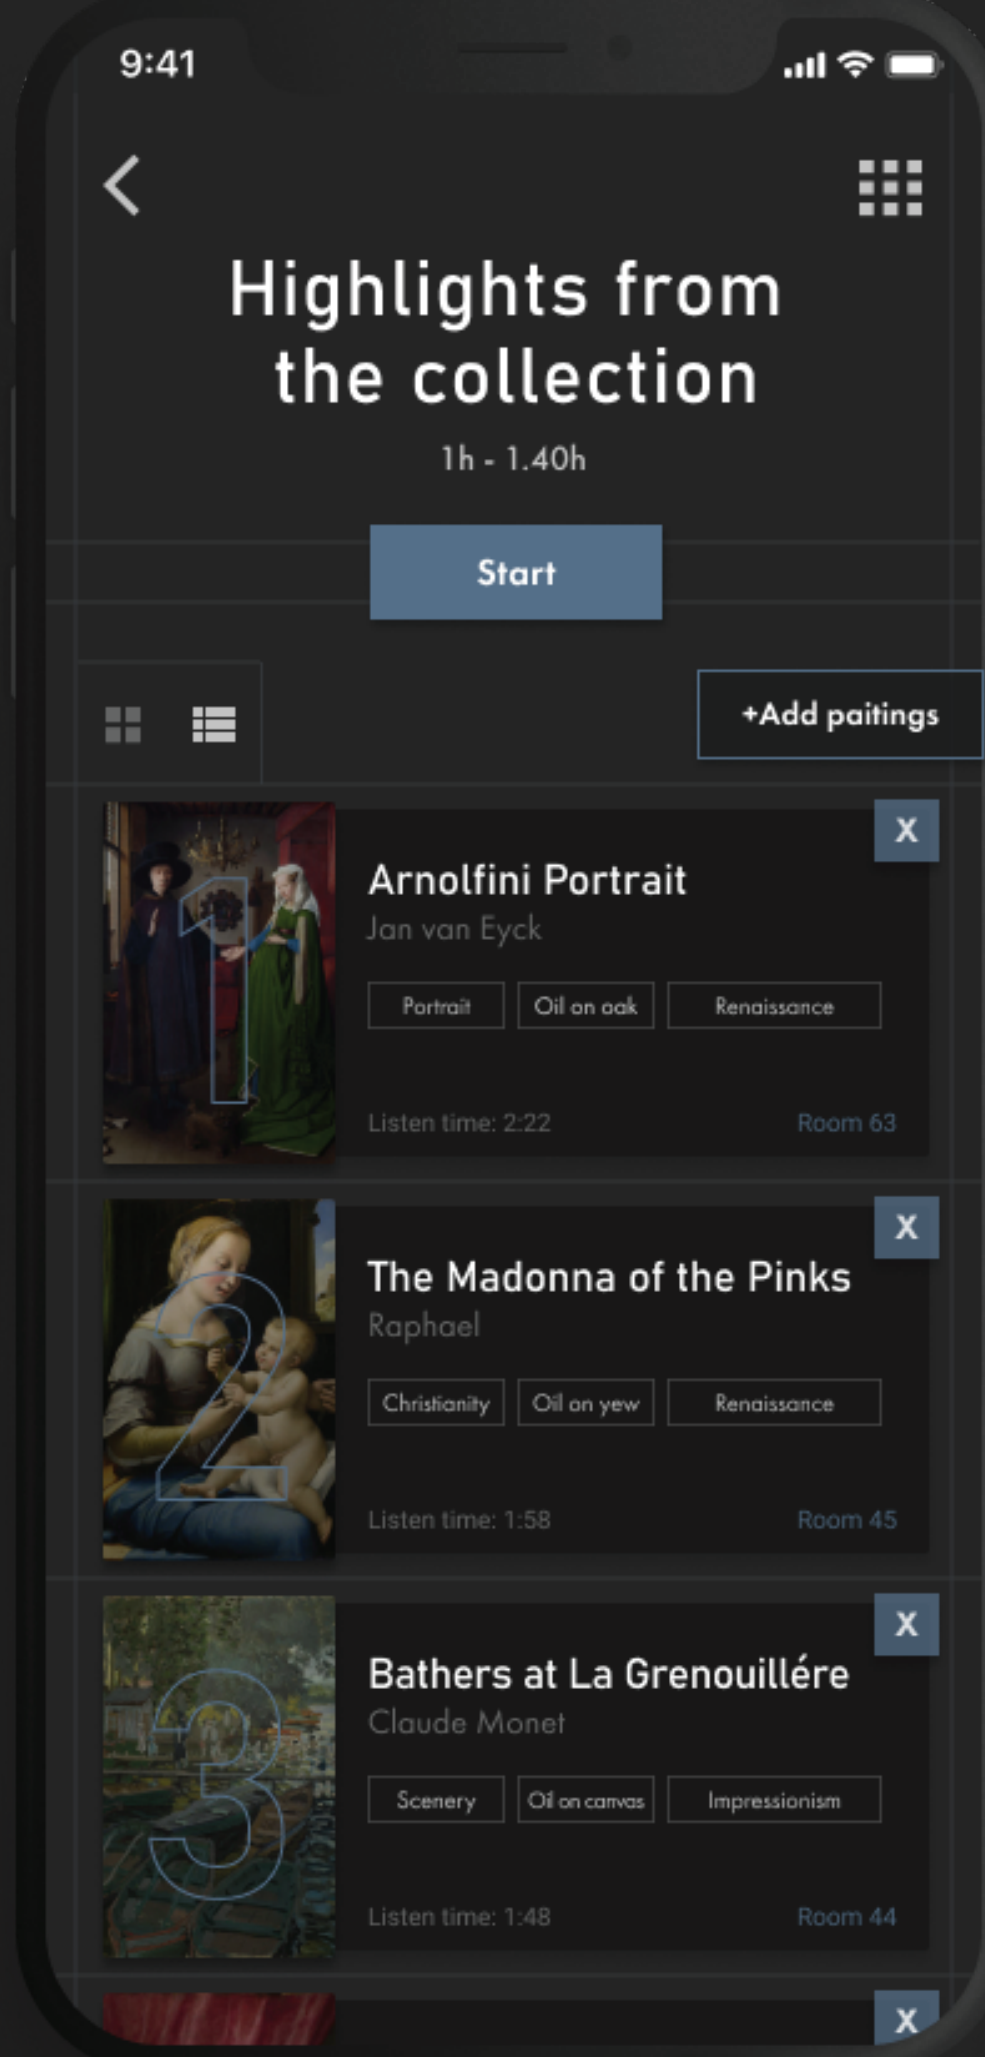

Exhibition

Current

Coming soon

BUY TICKET

HOME

COLORS

TYPOGRAPHY

Futura PT	Headline/Button
Bahnschrift	Headline
Roboto	Text

Buy ticket

Number of ticket: 1h, 1.20h, 1.40h

Collection