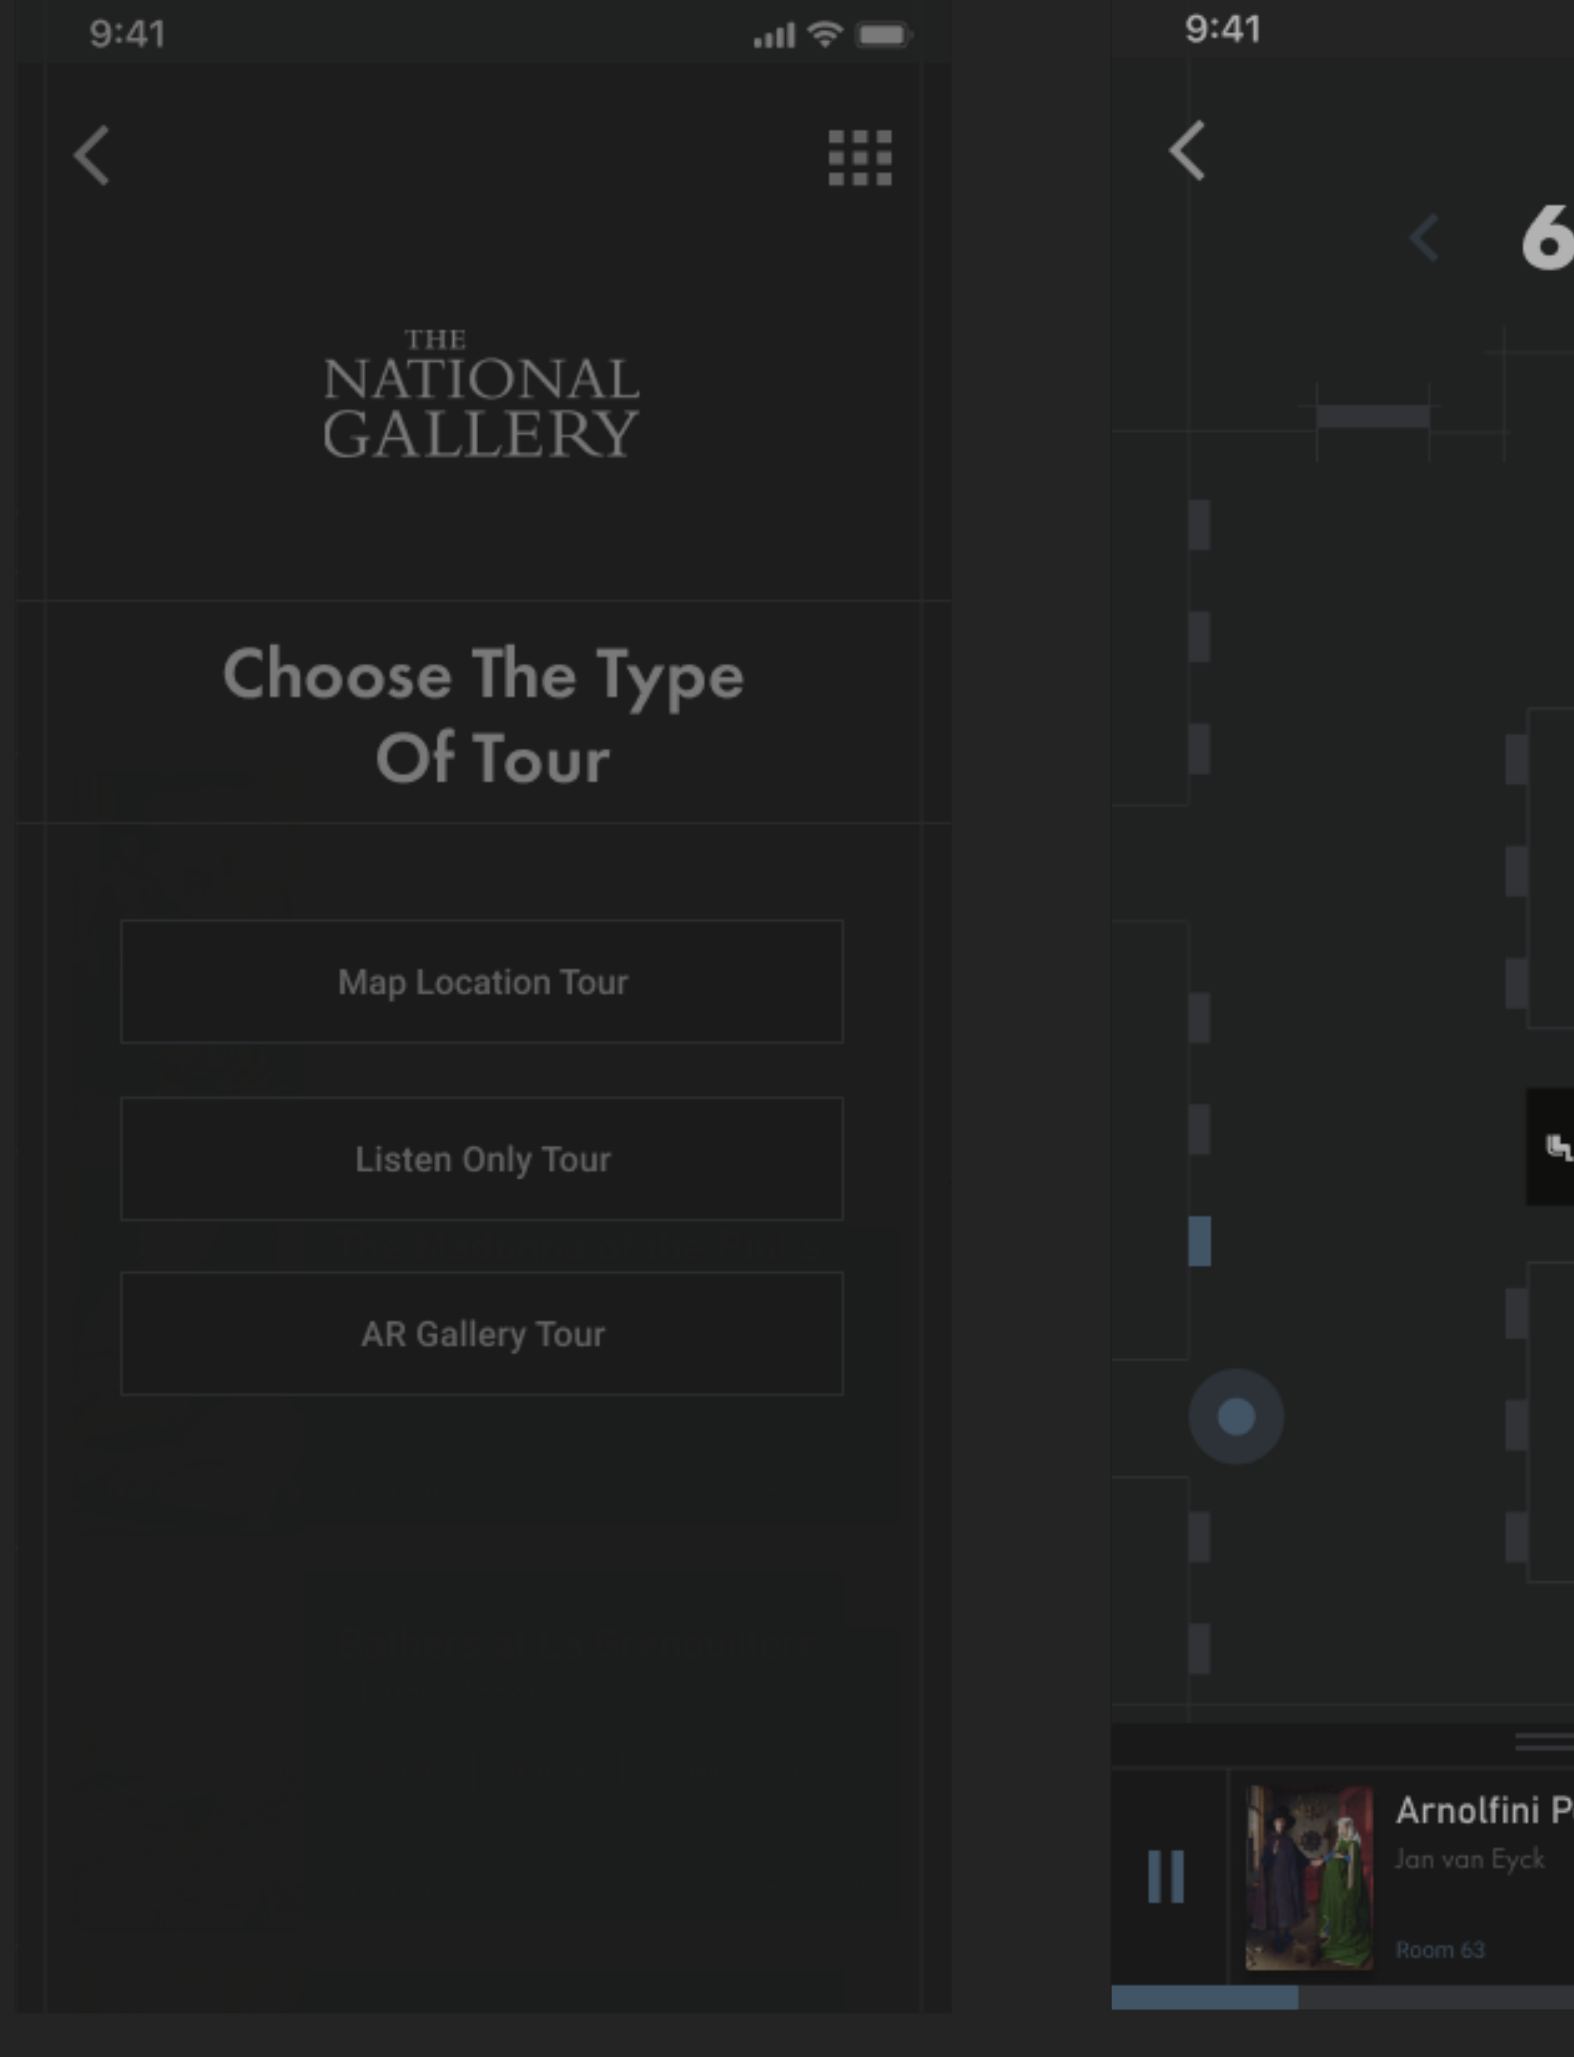

Exhibition

Current

Coming soon

BUY TICKET

HOME

COLORS

TYPOGRAPHY

Futura PT	Headline/Button
Bahnschrift	Headline
Roboto	Text

Buy ticket

Number of ticket: 1h, 1.20h, 1.40h

Collection