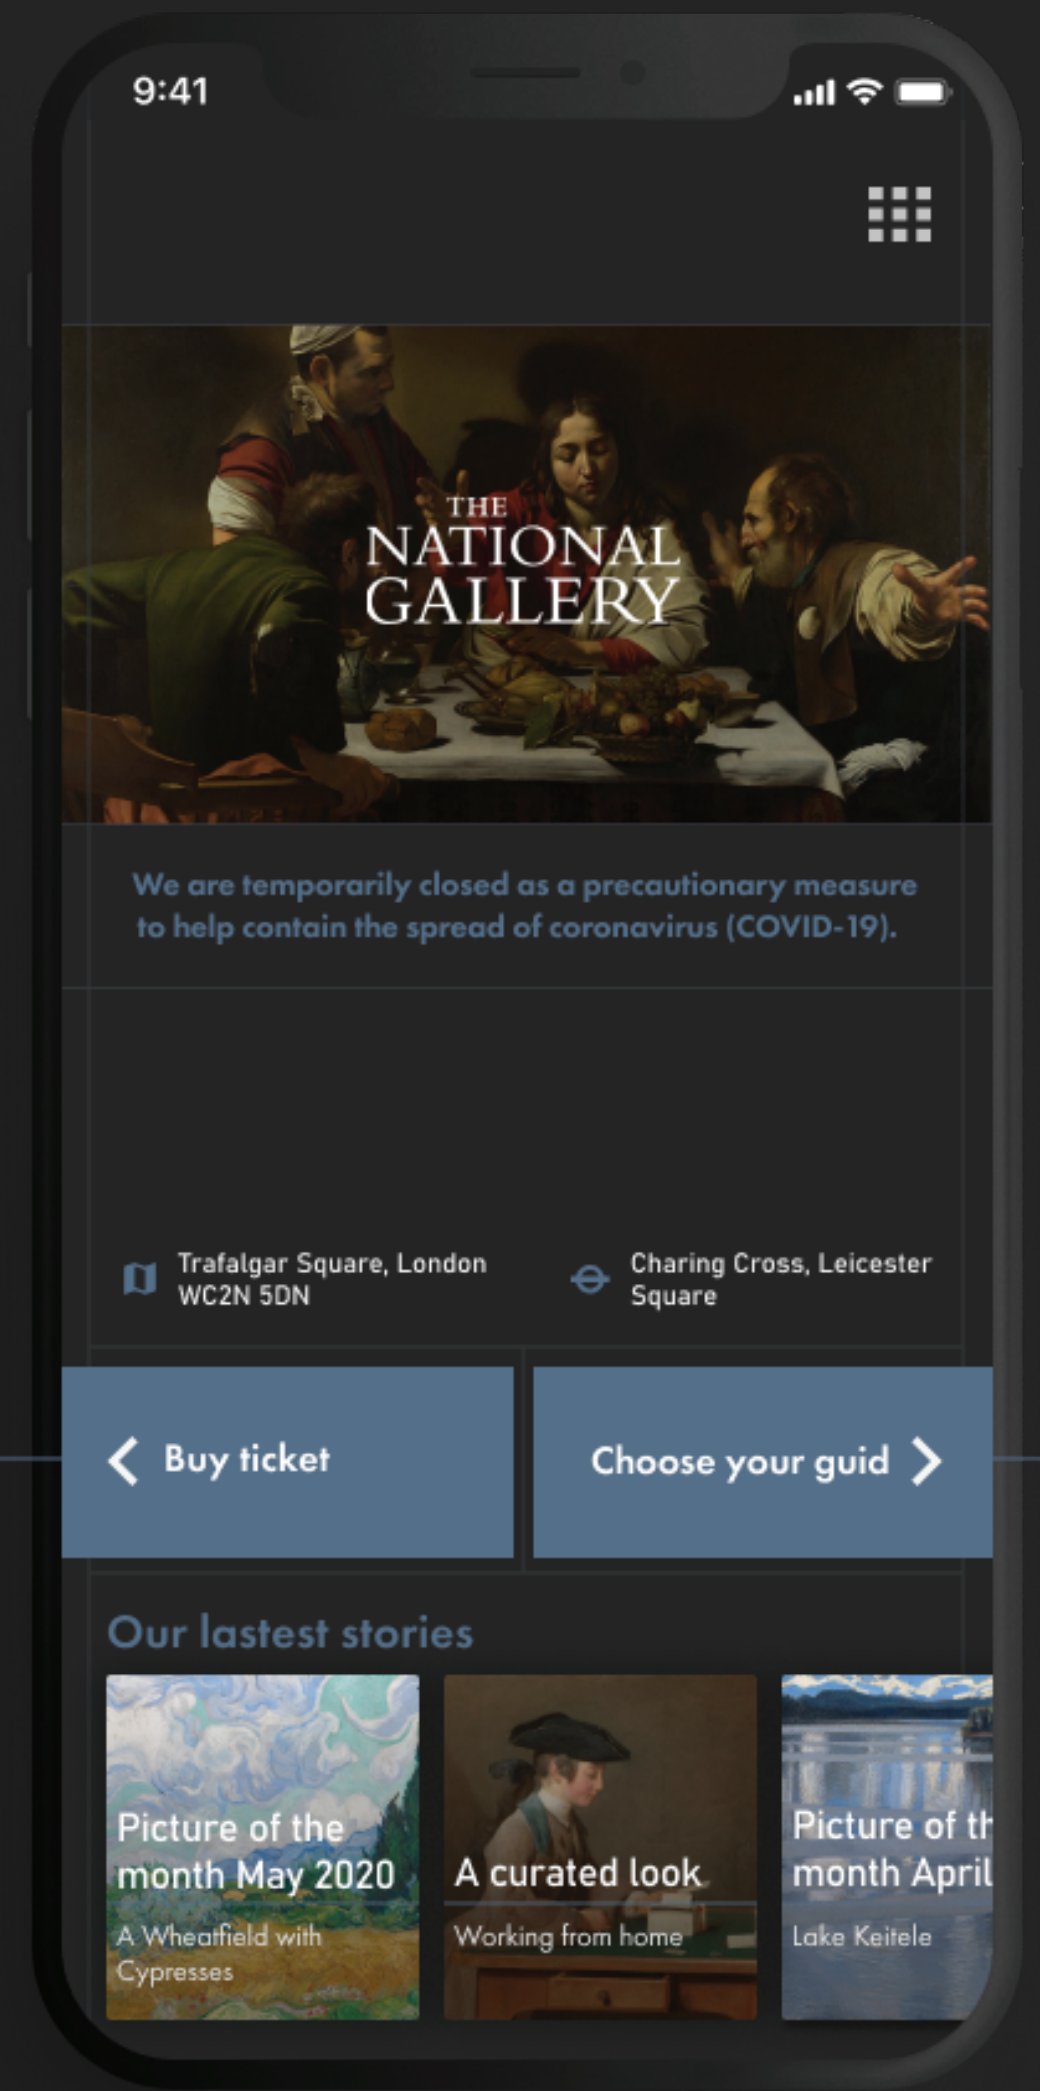

Exhibition

Current

Coming soon

BUY TICKET

HOME

COLORS

TYPOGRAPHY

Futura PT	Headline/Button
Bahnschrift	Headline
Roboto	Text

Buy ticket

Number of ticket: 1h, 1.20h, 1.40h

Collection