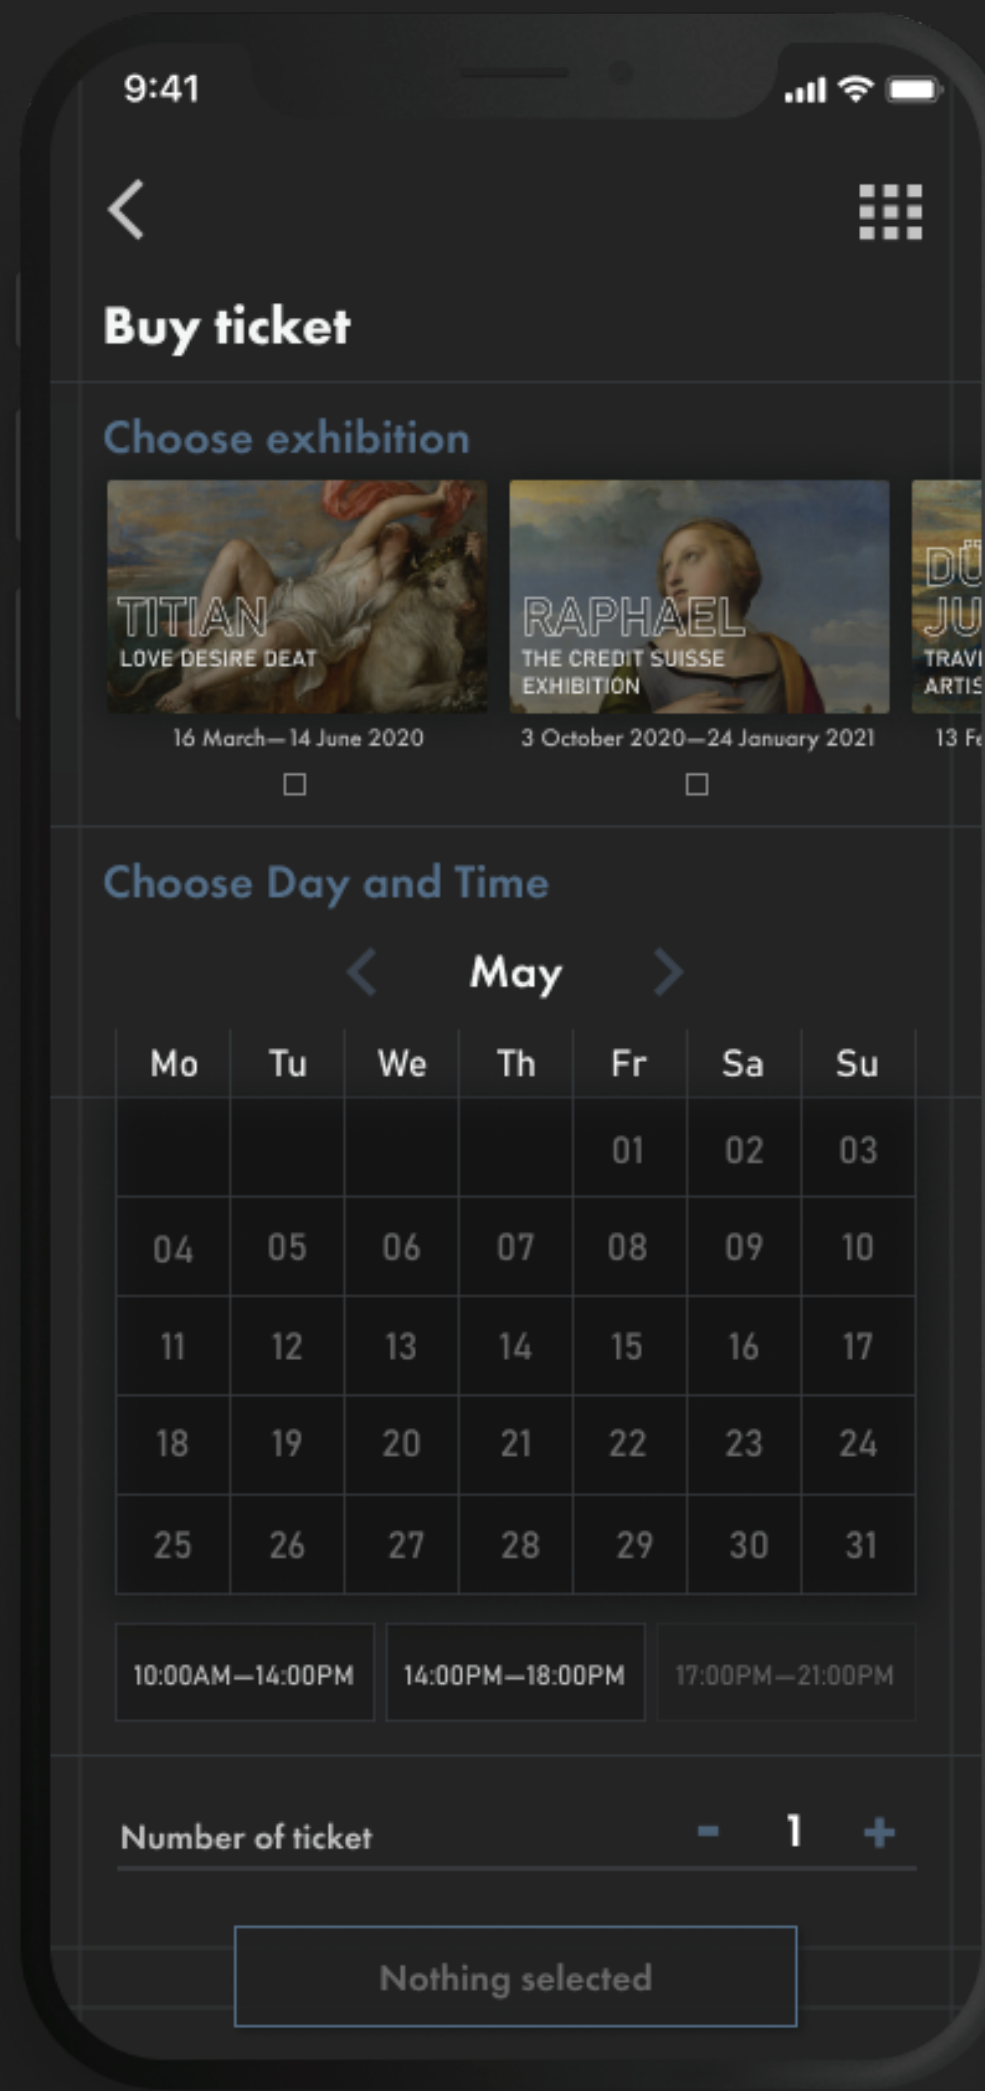

Exhibition

Current

Coming soon

BUY TICKET

HOME

COLORS

TYPOGRAPHY

Futura PT	Headline/Button
Bahnschrift	Headline
Roboto	Text

Buy ticket

Number of ticket: 1h, 1.20h, 1.40h

Collection